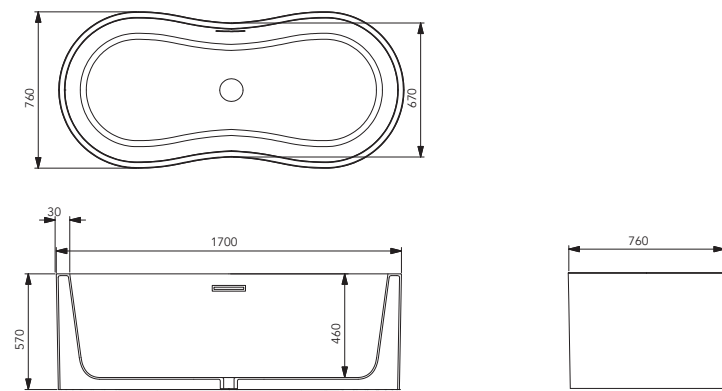

Vasche *Bathtubs*

VASU

VATI

VAVE

Vasche *Bathtubs*

VAFL

VAMO