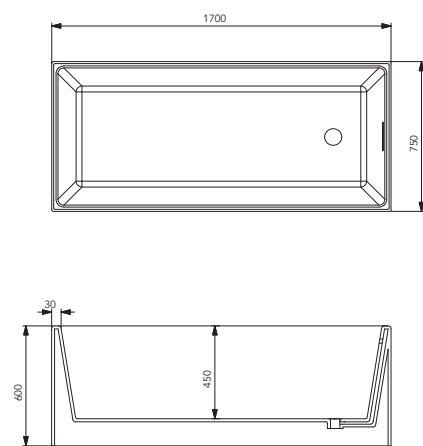

Vasche *Bathtubs*

VASU

VATI

VAVE

Vasche *Bathtubs*

VAFL

VAMO